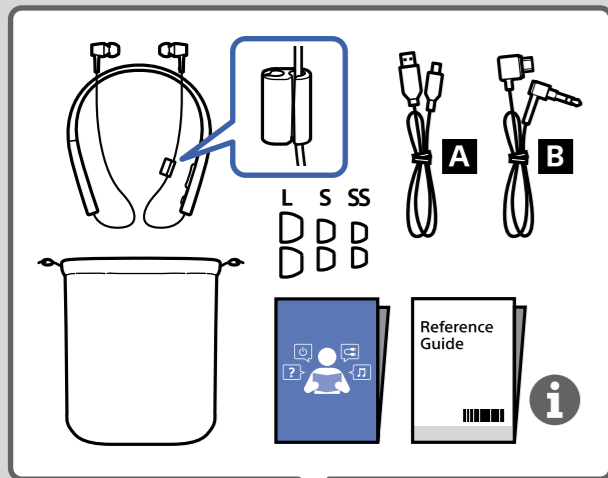

1

2

3

hear in
Wireless
MDR-EX750BT

i

http://rd1.sony.net/help/mdr/ex750bt/h_zz/

This block contains an information icon, a QR code, and a URL. Below the QR code and URL, there are icons of a laptop and a smartphone displaying the help page.