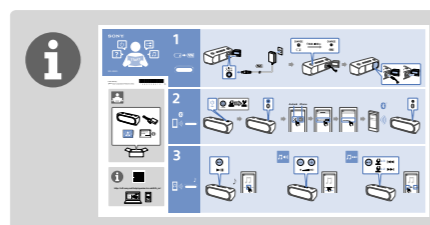

ON

OFF

Speaker Add

SRS-XB30

Android iPhone

Wireless Party Chain

SRS-XB30

SRS-XB40
SRS-XB30